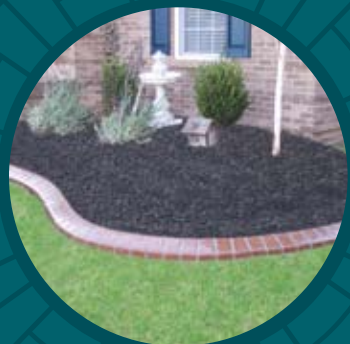

CALL TODAY FOR A FREE ESTIMATE

Curban Legends designs and installs continuous concrete curbing for a distinctive, manicured appearance to your home or business landscape. Our curbs are extruded as one piece to eliminate the shifting experienced with modular edge systems – providing ease of maintenance, long term durability and increased property value. Most jobs are completed in one day without disturbing your existing landscape.

After

Before

Landscape curbing adds value to your home, eliminates labor intensive yard work and gives a clean, crisp look to your yard.

Before

After

Curban Legends offers three curb profiles installed as a continuous edge around your landscape. Because our product is custom mixed and fabricated onsite we can offer you a variety of shapes from flowing curves, to circles, and straight lines – limited only by your imagination. We use fiber mesh reinforcement for added durability and crack resistance.