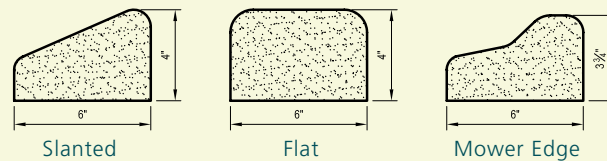

After

Before

Landscape curbing adds value to your home, eliminates labor intensive yard work and gives a clean, crisp look to your yard.

Before

After

Curban Legends offers three curb profiles installed as a continuous edge around your landscape. Because our product is custom mixed and fabricated onsite we can offer you a variety of shapes from flowing curves, to circles, and straight lines – limited only by your imagination. We use fiber mesh reinforcement for added durability and crack resistance.

Will not move, disintegrate or attract insects like other edge systems.

Keeps mulch material in your planting beds and provides an effective root barrier to keep grass out.

Call us today for a free consultation!