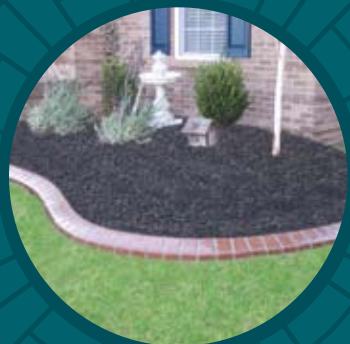

CALL TODAY FOR A FREE ESTIMATE

Curban Legends designs and installs continuous concrete curbing for a distinctive, manicured appearance to your home or business landscape. Our curbs are extruded as one piece to eliminate the shifting experienced with modular edge systems – providing ease of maintenance, long term durability and increased property value. Most jobs are completed in one day without disturbing your existing landscape.

After

Before

Landscape curbing adds value to your home, eliminates labor intensive yard work and gives a clean, crisp look to your yard.

Before

Curban Legends offers three curb profiles installed as a continuous edge around your landscape. Because our product is custom mixed and fabricated onsite we can offer you a variety of shapes from flowing curves, to circles, and straight lines – limited only by your imagination. We use fiber mesh reinforcement for added durability and crack resistance.