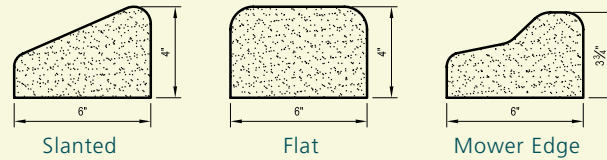

After

Before

Landscape curbing adds value to your home, eliminates labor intensive yard work and gives a clean, crisp look to your yard.

Before

Curban Legends offers three curb profiles installed as a continuous edge around your landscape. Because our product is custom mixed and fabricated onsite we can offer you a variety of shapes from flowing curves, to circles, and straight lines – limited only by your imagination. We use fiber mesh reinforcement for added durability and crack resistance.

Will not move, disintegrate or attract insects like other edge systems.

After

Keeps mulch material in your planting beds and provides an effective root barrier to keep grass out.

Call us today for a free consultation!